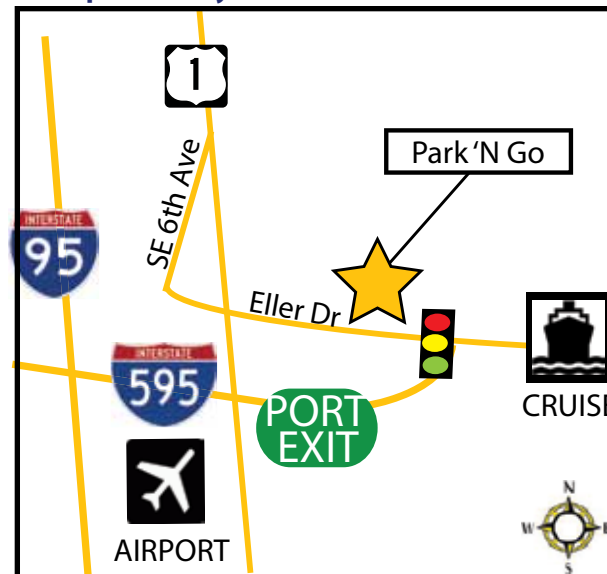

# PREMIUM CRUISE PARKING

**Park for only  
\$12 per day  
at Port Everglades**

*service and savings!*

1101 Eller Drive  
Ft. Lauderdale, FL 33316  
(954) 760-4525

**Your Vacation Starts Here!**

- Quick service between your car and the ship
- Drivers assist with luggage
- 24 hour staff on well lit, fenced lot
- Complimentary bottled water at check-out

**Directions from I-95 or Turnpike:**  
Take I-595 East to the Port Everglades Exit  
At the stop light turn left  
The entrance is immediately ahead on right